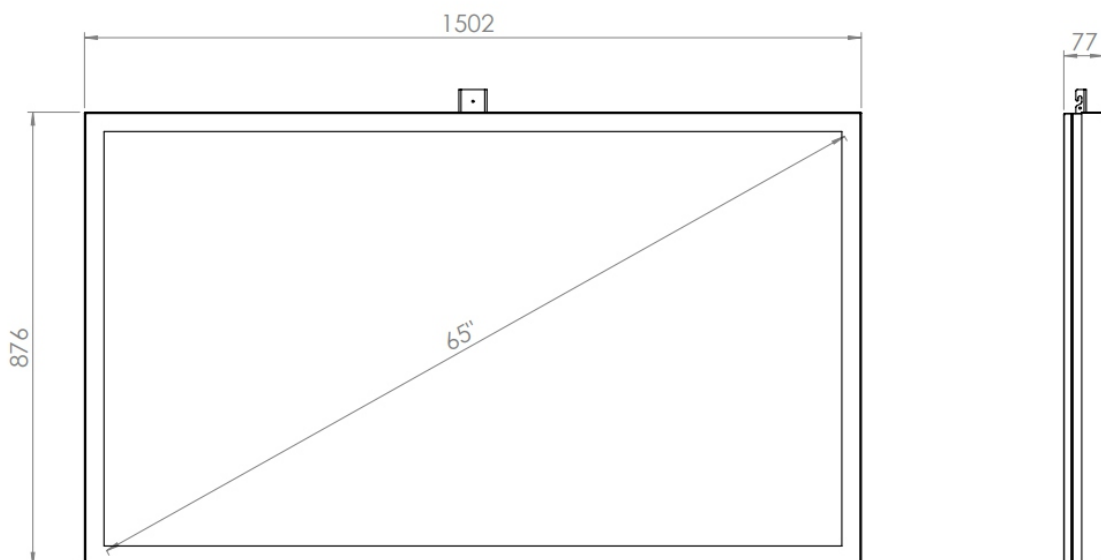

### Ceiling casing

Light up your store window. Our ceiling casing is designed for information and advertising in store windows and public spaces. With chamfered edges and a clean backside will fit in to various environments . No visible cables and easy to install. Create your own style with different colors of powder coating.

### TECHNICAL DRAWING