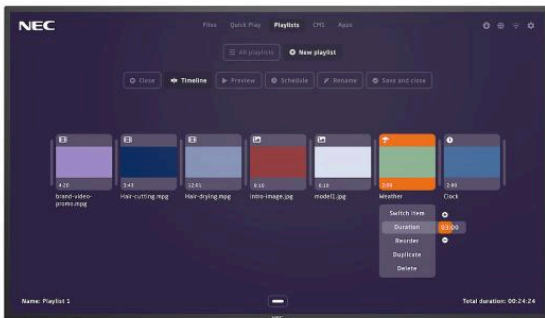

NEC MultiSync® ME551-MPi4
LCD 55" Midrange Large Format Display (incl. NEC MediaPlayer)

Datasheet

Digital Signage and real-time information deployed easily

Initiating effective communication to your target audience has never been easier to plan, install and operate. Deploying Signage with consistently updated information, real-time content adaption and scheduling has never been so simple.

The MultiSync® ME-MPi4 displays offer out-of-the-box playback for local retailers, restaurants and small business enterprises. With the NEC MediaPlayer you can deliver dynamic advertising and infotainment to your customers whilst benefiting from the efficiencies gleaned through digitisation.

Benefits

Modern and slim design - robust yet elegant allowing for an unobtrusive integration into any application and environment.

Intuitive Plug & Play solution - even when not familiar with using digital signage, users can facilitate stunning signage creation for immersive real-time visual experiences

Install third party software - expand the NEC MediaPlayer functionality via additional Apps or even switch to your preferred Content Management Systems (CMS) directly from of the NEC MediaPlayer

Everything under control - one single interface is needed to manage both the NEC MediaPlayer and the display directly, via a web-interface or the NEC Display remote control.