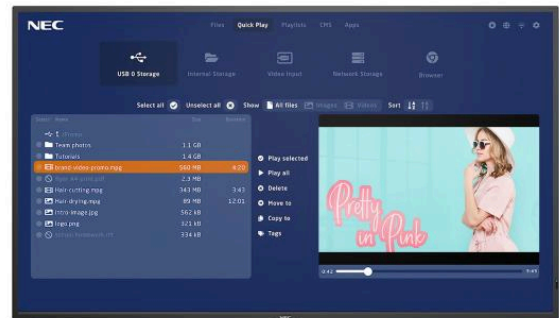

NEC MultiSync® ME551-MPi4
LCD 55" Midrange Large Format Display (incl. NEC MediaPlayer)

Datasheet

Digital Signage and real-time information deployed easily

Initiating effective communication to your target audience has never been easier to plan, install and operate. Deploying Signage with consistently updated information, real-time content adaption and scheduling has never been so simple.

Future-proof and upgradable, the NEC MediaPlayer software is powered by a pre-installed modular SoC Raspberry Pi module. Enabling remote operation of single and multiple display installations, benefit from flexible usage of many media types and a scheduling function for smart content management. For specific feature demands, the NEC MediaPlayer grants easy switching to the integrated Content Management Systems directly.